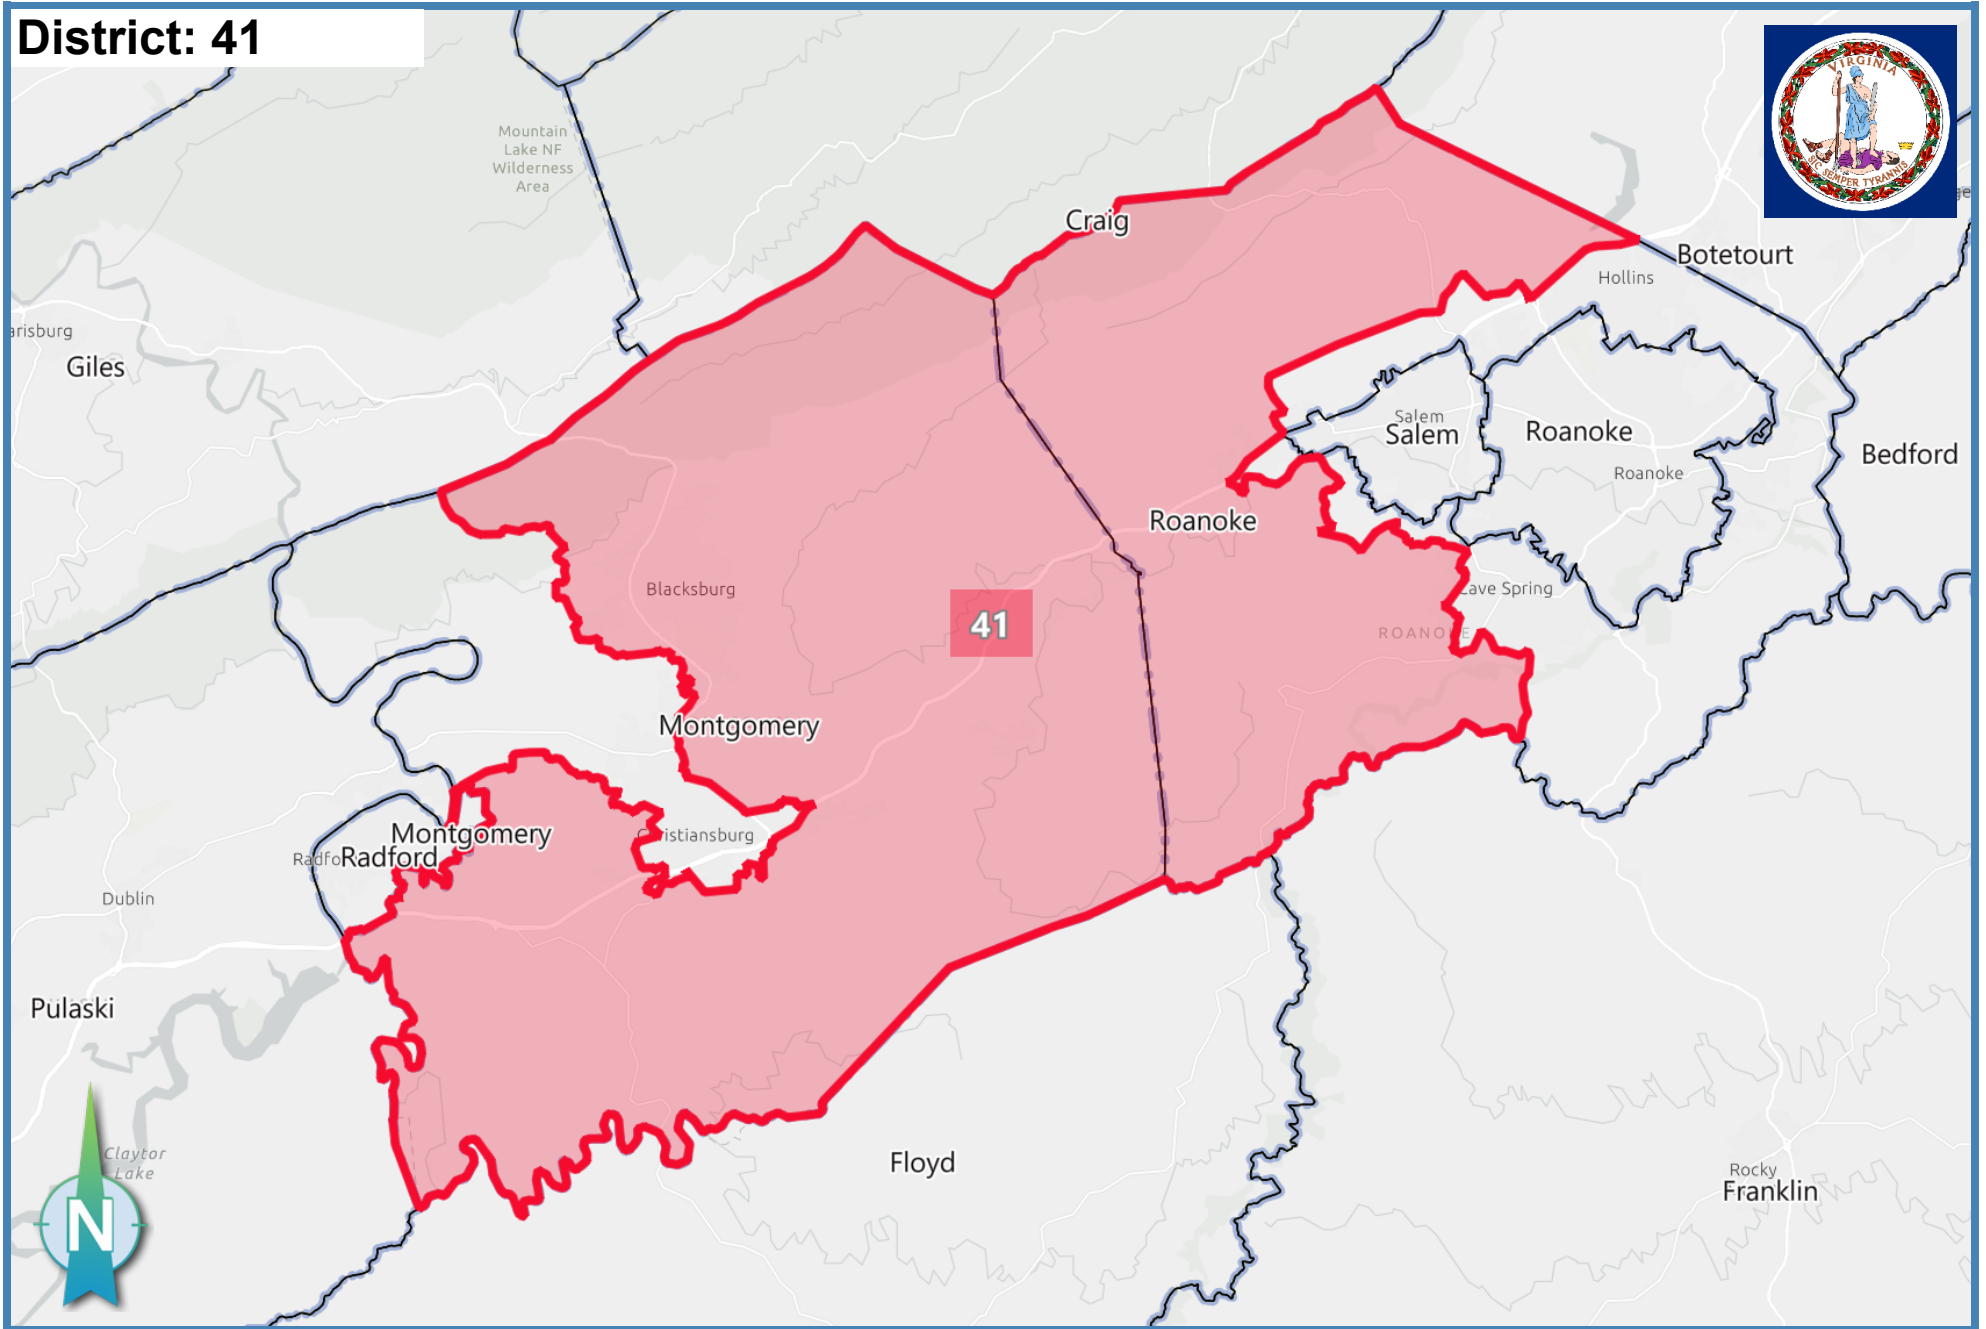

District: 41

Ideal Population: 86,314

Deviation: 1.58 %

Total Population: **87,677**

Based on: 2020 Census Geography, 2020 PL94-171